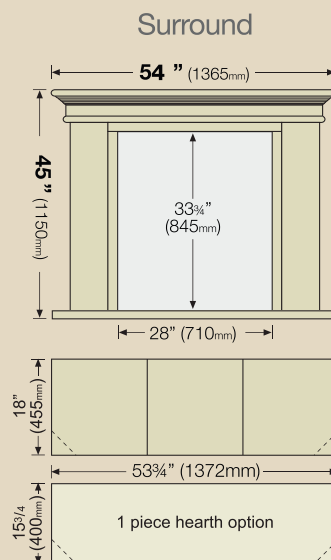

THE ANNESLEY

Fireplace pictured for illustration purposes only and featured in Ivory colour.