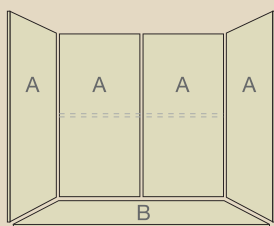

## Inglenook (fire back-chamber kit)

We offer a full 5 piece inglenook kit in order for you to panel out the inside of the fireplace chamber, consisting of 4 piece back and side panels plus rear hearth as illustrated. Please note that extra panels may be required upon installation survey.

- A x4    14 3/4" (374mm) W x 37" (940mm) H  
1" (25mm) panel thickness
- B x1    39" (990mm) W x 15 3/4" (400mm) D  
2" (50mm) panel thickness

AFFORDABLE QUALITY  
**KIRKSTONE**  
FIREPLACES

Unit 2, Longland Lane, Farnsfield, Nottingham, NG22 8HD