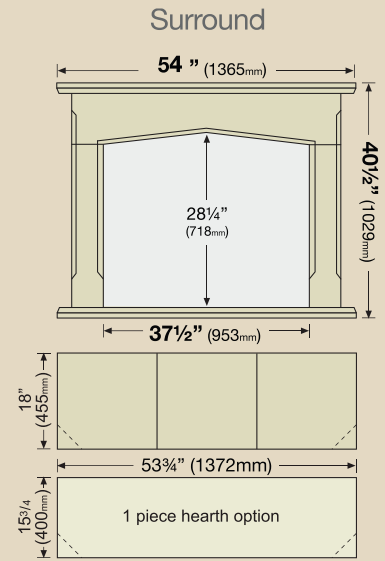

THE ASHFIELD

Fireplace pictured for illustration purposes only and featured in Bathstone colour.

The Ashfield by Kirkstone is an elegant yet striking fireplace.

Inglenook (fire back-chamber kit)

We offer a full 5 piece inglenook kit in order for you to panel out the inside of the fireplace chamber, consisting of 4 piece back and side panels plus rear hearth as illustrated. Please note that extra panels may be required upon installation survey.

A x4 14 3/4" (374mm) W x 37" (940mm) H
1" (25mm) panel thickness

B x1 39" (990mm) W x 15 3/4" (400mm) D
2" (50mm) panel thickness

AFFORDABLE QUALITY
KIRKSTONE
FIREPLACES

Unit 2, Longland Lane, Farnsfield, Nottingham, NG22 8HD