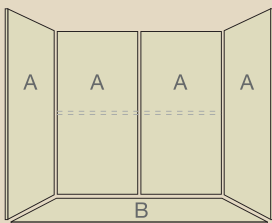

We offer a full 5 piece inglenook kit in order for you to panel out the inside of the fireplace chamber, consisting of 4 piece back and side panels plus rear hearth as illustrated. Please note that extra panels may be required upon installation survey.

A x4 14³/₄" (374mm) W x 37" (940mm) H
1" (25mm) panel thickness

B x1 39" (990mm) W x 15³/₄" (400mm) D
2" (50mm) panel thickness

AFFORDABLE QUALITY
KIRKSTONE
FIREPLACES

Unit 2, Longland Lane, Farnsfield, Nottingham, NG22 8HD