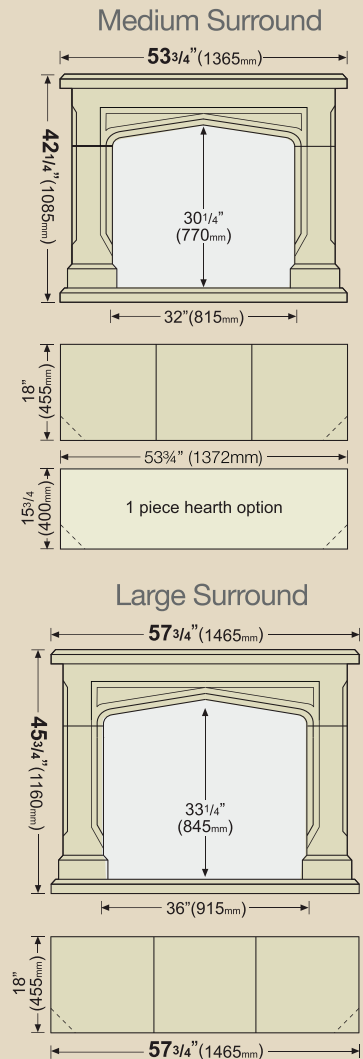

THE BELVOIR

Fireplace pictured for illustration purposes only and featured in Portland colour.

The Belvoir is a traditional, timeless classic fireplace and a simply stunning centre-piece for any home.

Inglenook (fire back-chamber kit)

We offer a full 5 piece inglenook kit in order for you to panel out the inside of the fireplace chamber, consisting of 4 piece back and side panels plus rear hearth as illustrated. Please note that extra panels may be required upon installation survey.

A x4 14³/₄" (374mm) W x 37" (940mm) H
1" (25mm) panel thickness

B x1 39" (990mm) W x 15³/₄" (400mm) D
2" (50mm) panel thickness

AFFORDABLE QUALITY
KIRKSTONE
FIREPLACES

Unit 2, Longland Lane, Farnsfield, Nottingham, NG22 8HD