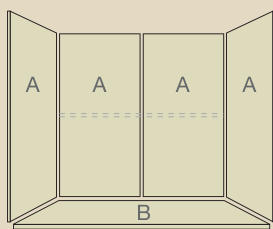

THE HARDWICK

Fireplace pictured for illustration purposes only and featured in Portland colour.

The Hardwick by Kirkstone is a stylish statement fireplace.

Inglenook (fire back-chamber kit)

We offer a full 5 piece inglenook kit in order for you to panel out the inside of the fireplace chamber, consisting of 4 piece back and side panels plus rear hearth as illustrated. Please note that extra panels may be required upon installation survey.

A x4 14³/₄" (374mm) W x 37" (940mm) H
1" (25mm) panel thickness

B x1 39" (990mm) W x 15 ³/₄" (400mm) D
2" (50mm) panel thickness

AFFORDABLE QUALITY
KIRKSTONE
FIREPLACES

Unit 2, Longland Lane, Farnsfield, Nottingham, NG22 8HD