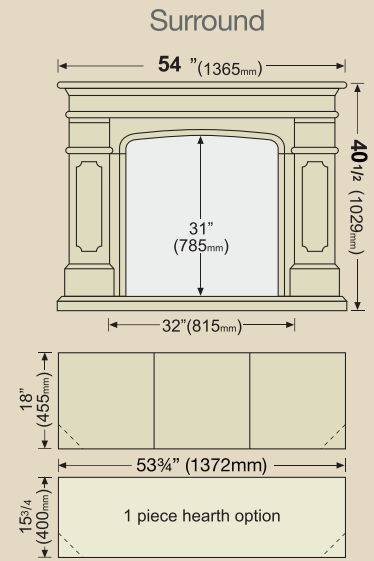

THE HARDWICK

Fireplace pictured for illustration purposes only and featured in Portland colour.

The Hardwick by Kirkstone is a stylish statement fireplace.

Inglenook (fire back-chamber kit)

We offer a full 5 piece inglenook kit in order for you to panel out the inside of the fireplace chamber, consisting of 4 piece back and side panels plus rear hearth as illustrated. Please note that extra panels may be required upon installation survey.

A x4 14³/₄" (374mm) W x 37" (940mm) H
1" (25mm) panel thickness

B x1 39" (990mm) W x 15 ³/₄" (400mm) D
2" (50mm) panel thickness

AFFORDABLE QUALITY
KIRKSTONE
FIREPLACES

Unit 2, Longland Lane, Farnsfield, Nottingham, NG22 8HD