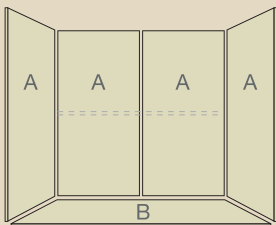

Medium Surround

Large Surround

Inglenook (fire back-chamber kit)

We offer a full 5 piece inglenook kit in order for you to panel out the inside of the fireplace chamber, consisting of 4 piece back and side panels plus rear hearth as illustrated. Please note that extra panels may be required upon installation survey.

A x4 14³/₄" (374mm) W x 37" (940mm) H
1" (25mm) panel thickness

B x1 39" (990mm) W x 15³/₄" (400mm) D
2" (50mm) panel thickness

AFFORDABLE QUALITY
KIRKSTONE
FIREPLACES

Unit 2, Longland Lane, Farnsfield, Nottingham, NG22 8HD