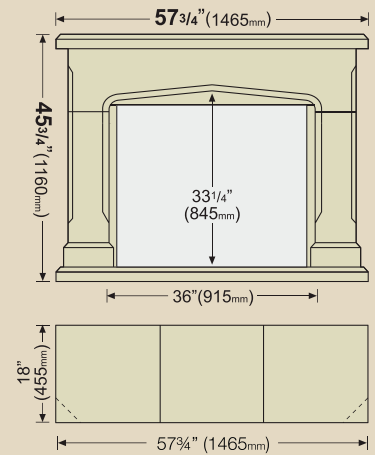

Medium Surround

Large Surround

Inglenook (fire back-chamber kit)

We offer a full 5 piece inglenook kit in order for you to panel out the inside of the fireplace chamber, consisting of 4 piece back and side panels plus rear hearth as illustrated. Please note that extra panels may be required upon installation survey.

A x4 14³/₄" (374mm) W x 37" (940mm) H
1" (25mm) panel thickness

B x1 39" (990mm) W x 15³/₄" (400mm) D
2" (50mm) panel thickness

AFFORDABLE QUALITY
KIRKSTONE
FIREPLACES

Unit 2, Longland Lane, Farnsfield, Nottingham, NG22 8HD