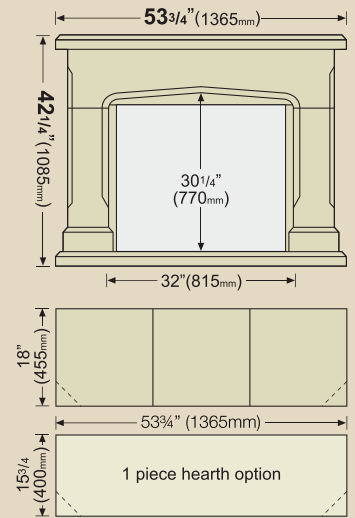

Medium Surround

Large Surround

Inglenook (fire back-chamber kit)

We offer a full 5 piece inglenook kit in order for you to panel out the inside of the fireplace chamber, consisting of 4 piece back and side panels plus rear hearth as illustrated. Please note that extra panels may be required upon installation survey.

A x4 14³/₄" (374mm) W x 37" (940mm) H
1" (25mm) panel thickness

B x1 39" (990mm) W x 15³/₄" (400mm) D
2" (50mm) panel thickness

AFFORDABLE QUALITY
KIRKSTONE
FIREPLACES

Unit 2, Longland Lane, Farnsfield, Nottingham, NG22 8HD