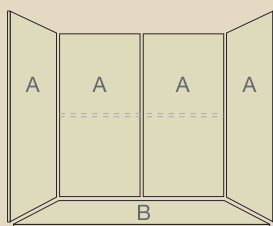

### Inglenook (fire back-chamber kit)

We offer a full 5 piece inglenook kit in order for you to panel out the inside of the fireplace chamber, consisting of 4 piece back and side panels plus rear hearth as illustrated. Please note that extra panels may be required upon installation survey.

A x4    14<sup>3</sup>/<sub>4</sub>" (374mm) W x 37" (940mm) H  
1" (25mm) panel thickness

B x1    39" (990mm) W x 15 <sup>3</sup>/<sub>4</sub>" (400mm) D  
2" (50mm) panel thickness

AFFORDABLE QUALITY  
**KIRKSTONE**  
FIREPLACES