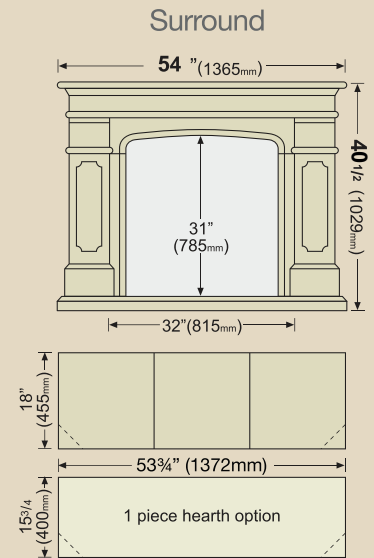

THE HARDWICK

Fireplace pictured for illustration purposes only and featured in Portland colour.